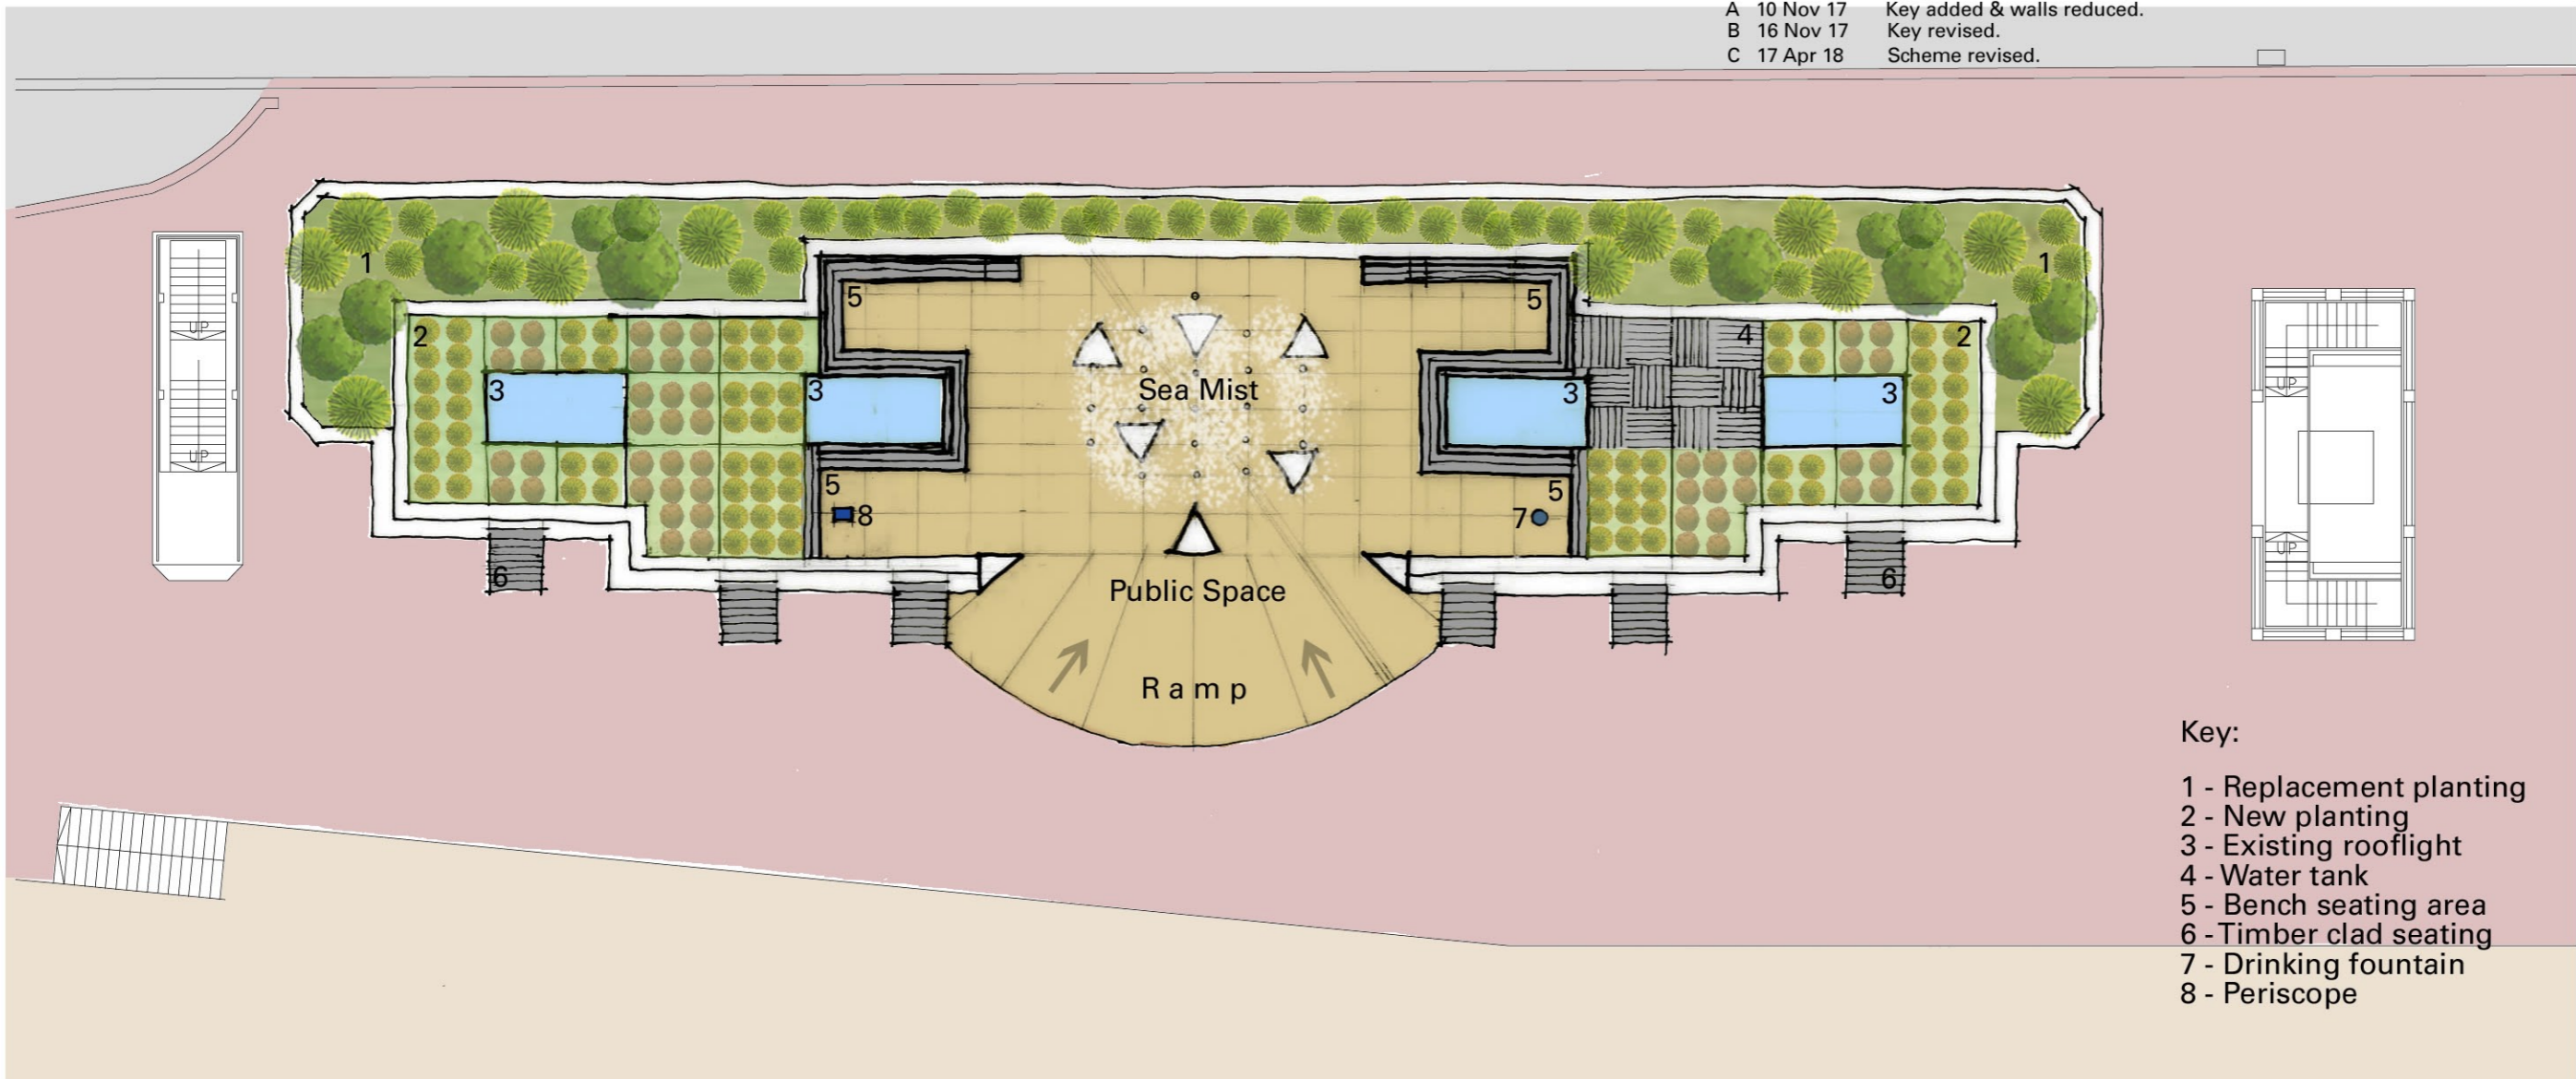

© This drawing is copyright and must not be reproduced without the written consent of the Architect.

A 10 Nov 17 Key added & walls reduced.

B 16 Nov 17 Key revised.

C 17 Apr 18 Scheme revised.

Key:

- 1 - Replacement planting
- 2 - New planting
- 3 - Existing rooflight
- 4 - Water tank
- 5 - Bench seating area
- 6 - Timber clad seating
- 7 - Drinking fountain
- 8 - Periscope

Seating Area

White Rock Mist

Seating Area

1721 SK07C

White Rock Fountain, Hastings

Sea Mist Plan & Elevation as proposed

1:200

October 2017

Materials

- White pre-cast concrete with engraved lettering
- Granite paving
- Timber benching
- New planting to complement its coastal location
- Protective grating to rooflights

Sea Fever

*"I must go down to the seas again, to the lonely sea and the sky,
And all I ask is a tall ship and a star to steer her by,
And the wheel's kick and the wind's song and the white sail's shaking,
And a grey mist on the sea's face, and a grey dawn breaking."*